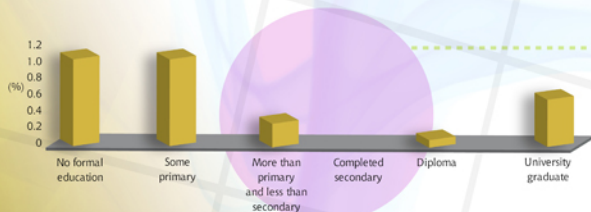

- Tobacco use is high among female university graduates

- Female smokers smoke an average of half a pack of cigarettes a day