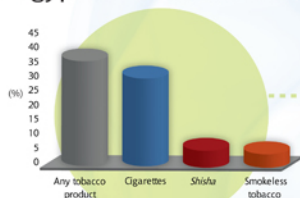

## Men and tobacco use

- 38% of Egyptian males use tobacco

- The percentage of males using tobacco increases to 49% among the 45–64 age group

- Male smokers smoke an average of one pack of cigarettes a day