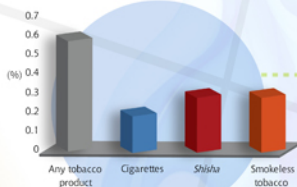

Women and tobacco use

- 0.6% of Egyptian females use tobacco