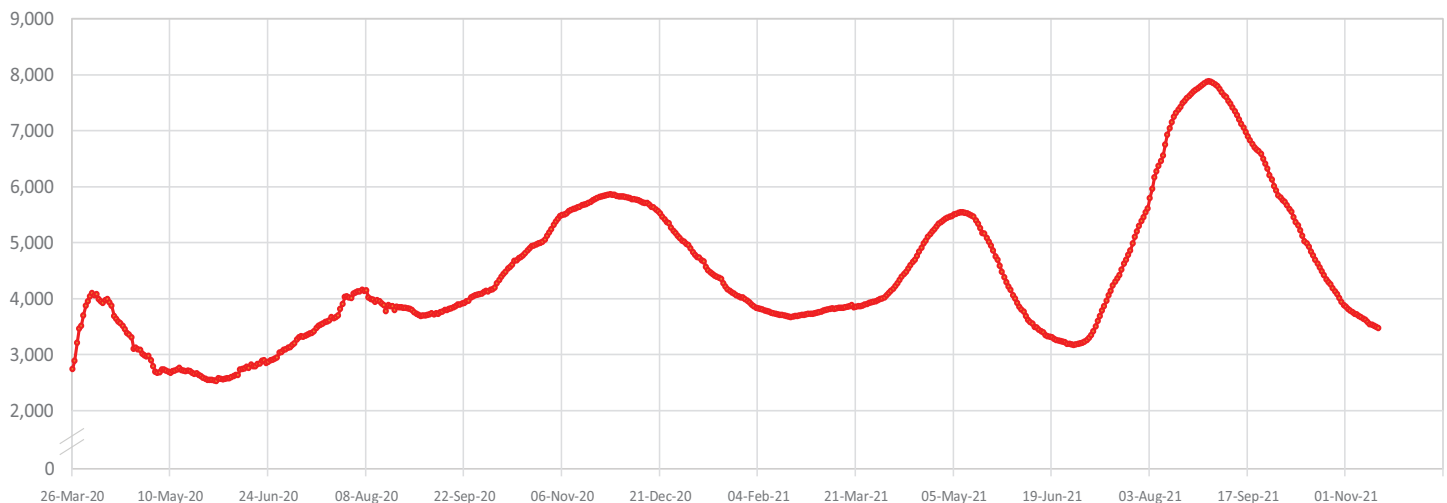

Trend of COVID-19

I.R. IRAN Update

Figure 1 - Trend of COVID-19 Laboratory-Confirmed Cases and Deaths, 19 February 2020 - 16 November 2021

Number of cases admitted to ICU: 3,477 ↓(-14)

Figure 2 - COVID-19 Patients in Intensive Care, 26 March 2020 - 16 November 2021

Figure 3 - Number of Daily COVID-19 PCR Tests and Percentage of Positive Cases, 13 April 2020 - 16 November 2021

The cumulative number of laboratory tests as of today is 37,254,424.

7-Day Moving Average of COVID-19 PCR Test at PHC Per 100,000 Population by Province