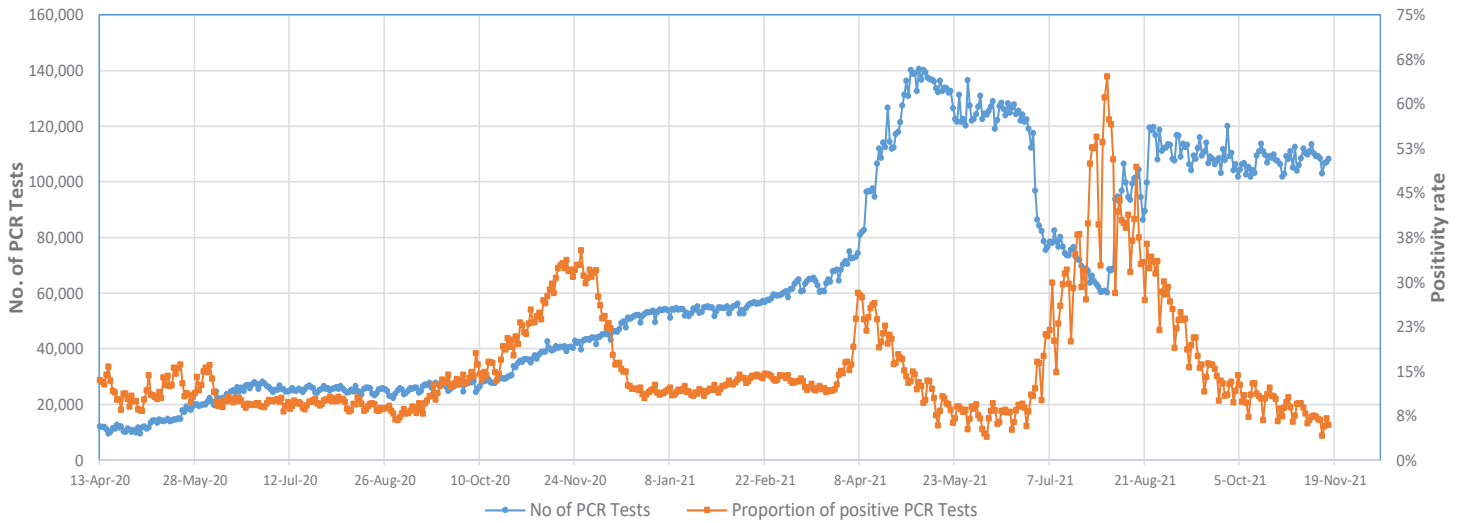

Trend of COVID-19

I.R. IRAN Update

Figure 1 - Trend of COVID-19 Laboratory-Confirmed Cases and Deaths, 19 February 2020 - 16 November 2021

Number of cases admitted to ICU: 3,477 ↓(-14)

Figure 2 - COVID-19 Patients in Intensive Care, 26 March 2020 - 16 November 2021

Figure 3 - Number of Daily COVID-19 PCR Tests and Percentage of Positive Cases, 13 April 2020 - 16 November 2021

The cumulative number of laboratory tests as of today is 37,254,424.

7-Day Moving Average of COVID-19 PCR Test at PHC Per 100,000 Population by Province