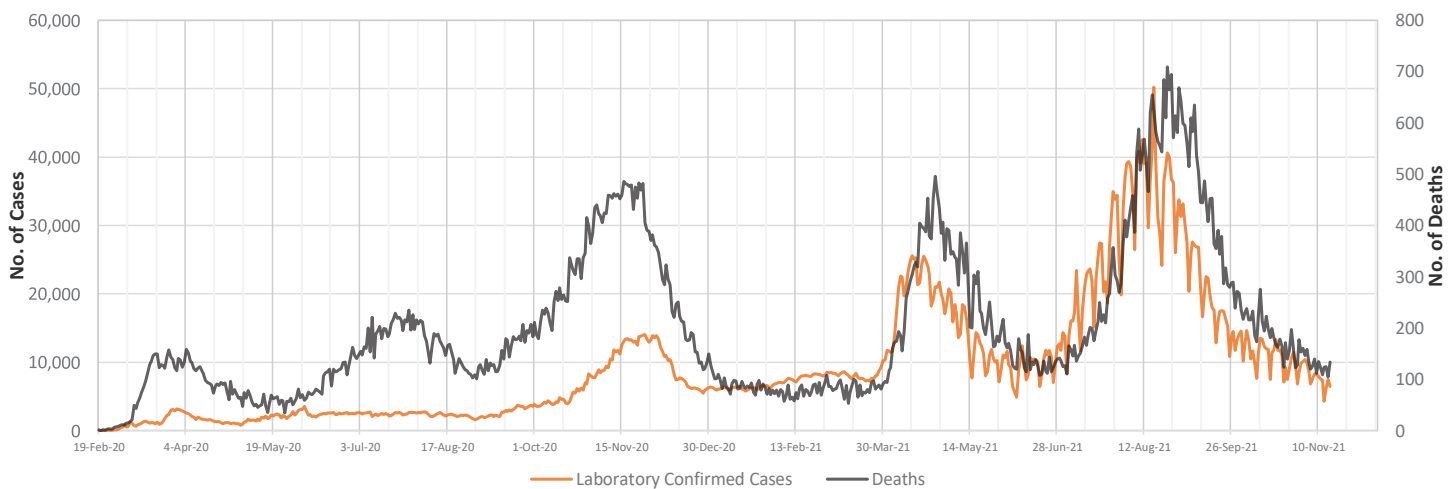

Covid-19 Update

Islamic Republic of Iran

Coronavirus Disease 2019

 IRAN	New Lab Confirmed Cases	New Deaths	Total Lab Confirmed Cases	Total Recoveries	Total Deaths
	6,430 ↓(-1,064)	134 ↑(+29)	6,051,642	5,720,893	128,406

Trend of COVID-19

I.R. IRAN Update

Figure 1 - Trend of COVID-19 Laboratory-Confirmed Cases and Deaths, 19 February 2020 - 16 November 2021

Number of cases admitted to ICU: 3,477 ↓(-14)

Figure 2 - COVID-19 Patients in Intensive Care, 26 March 2020 - 16 November 2021

Figure 3 - Number of Daily COVID-19 PCR Tests and Percentage of Positive Cases, 13 April 2020 - 16 November 2021

The cumulative number of laboratory tests as of today is 37,254,424.

7-Day Moving Average of COVID-19 PCR Test at PHC Per 100,000 Population by Province