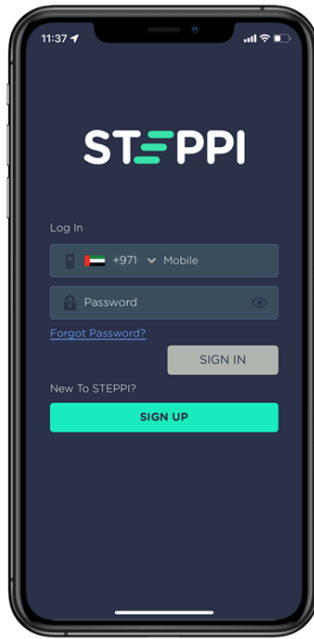

How to join the challenge.

1. Download **STEPPI** from the App, Play or Huawei app stores.

2. Existing user: Log in to your account.

3. New user: Create an account.

4. Pair wearable device or smartphone.

5. Click on the **CHALLENGES** tab at the bottom of the home screen.

6. Click on the **GROUP** challenge tab and select the **Walk the Talk Challenge**

7. Click on the **JOIN** button.