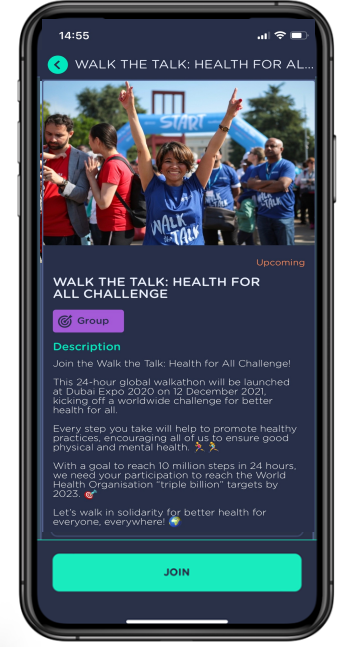

How to join the challenge.

1. Download **STEPPI** from the App, Play or Huawei app stores.

2. Existing user: Log in to your account.

3. New user: Create an account.

4. Pair wearable device or smartphone.

5. Click on the **CHALLENGES** tab at the bottom of the home screen.

6. Click on the **GROUP** challenge tab and select the **Walk the Talk Challenge**

7. Click on the **JOIN** button.