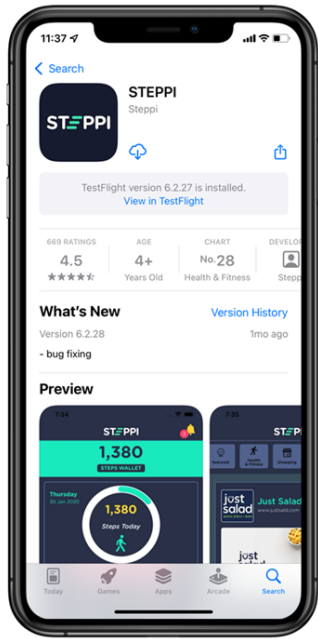

How to join the challenge.

1. Download **STEPPI** from the App, Play or Huawei app stores.

2. Existing user: Log in to your account.

3. New user: Create an account.

4. Pair wearable device or smartphone.

5. Click on the **CHALLENGES** tab at the bottom of the home screen.

6. Click on the **GROUP** challenge tab and select the **Walk the Talk Challenge**

7. Click on the **JOIN** button.