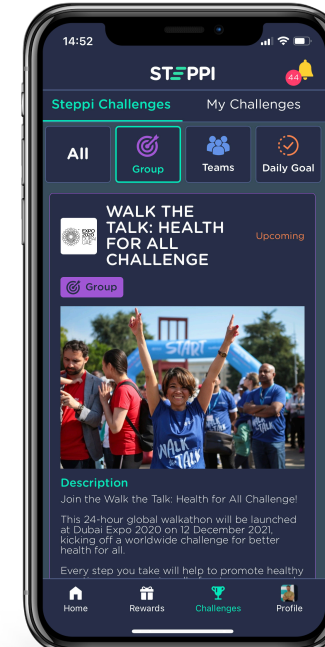

How to join the challenge.

1. Download **STEPPI** from the App, Play or Huawei app stores.

2. Existing user: Log in to your account.

3. New user: Create an account.

4. Pair wearable device or smartphone.

5. Click on the **CHALLENGES** tab at the bottom of the home screen.

6. Click on the **GROUP** challenge tab and select the **Walk the Talk Challenge**

7. Click on the **JOIN** button.