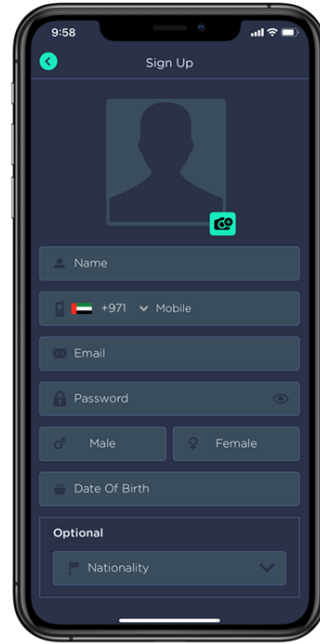

How to join the challenge.

1. Download **STEPPI** from the App, Play or Huawei app stores.

2. Existing user: Log in to your account.

3. New user: Create an account.

4. Pair wearable device or smartphone.

5. Click on the **CHALLENGES** tab at the bottom of the home screen.

6. Click on the **GROUP** challenge tab and select the **Walk the Talk Challenge**

7. Click on the **JOIN** button.