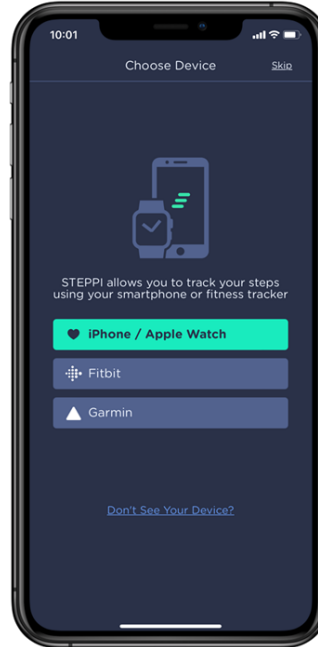

How to join the challenge.

1. Download **STEPPI** from the App, Play or Huawei app stores.

2. Existing user: Log in to your account.

3. New user: Create an account.

4. Pair wearable device or smartphone.

5. Click on the **CHALLENGES** tab at the bottom of the home screen.

6. Click on the **GROUP** challenge tab and select the **Walk the Talk Challenge**

7. Click on the **JOIN** button.