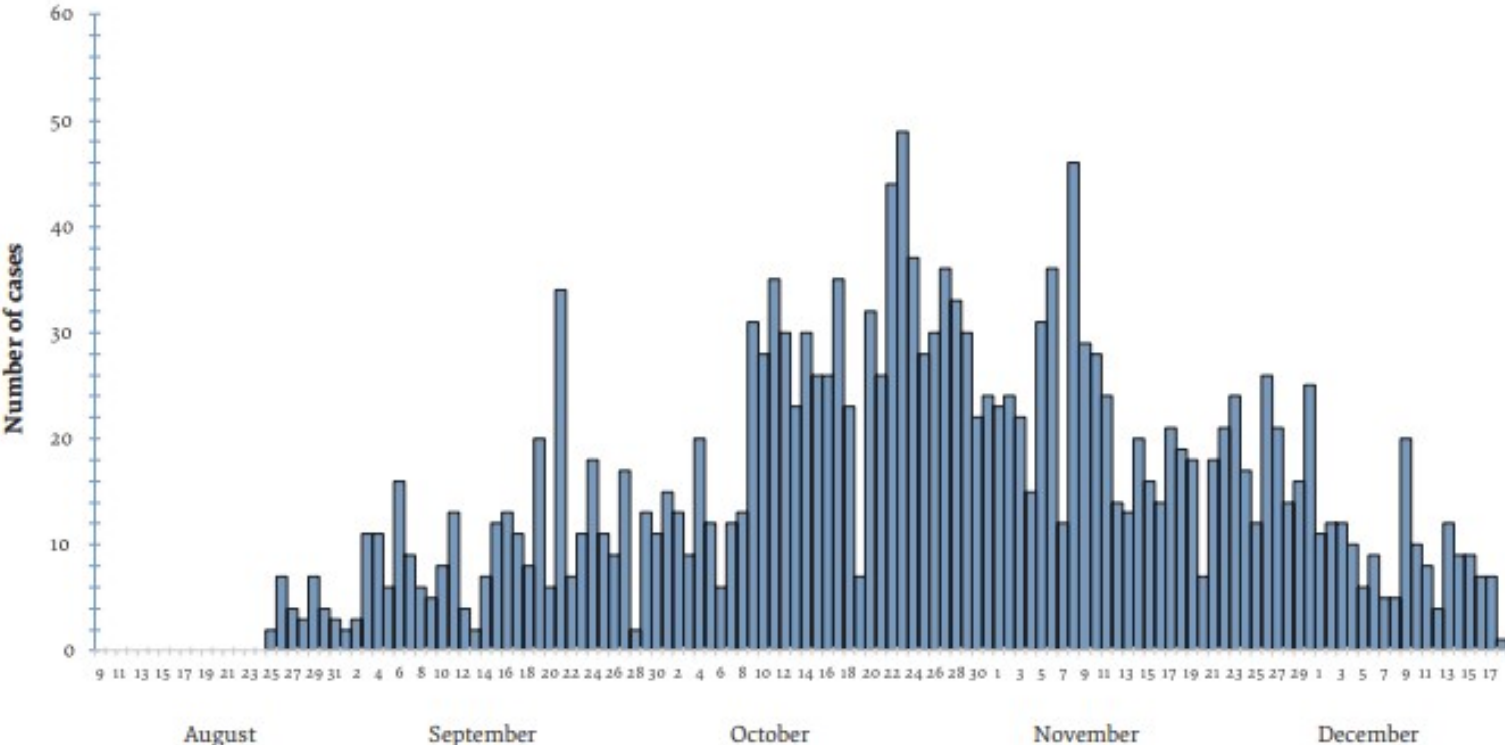

**Figure 1. Epidemic curve for daily number of cases by date of onset during an outbreak of cholera in Gadarif State, eastern Sudan, 2023**

X-axis shows days of the month, and the Y-axis shows the number of cases of cholera